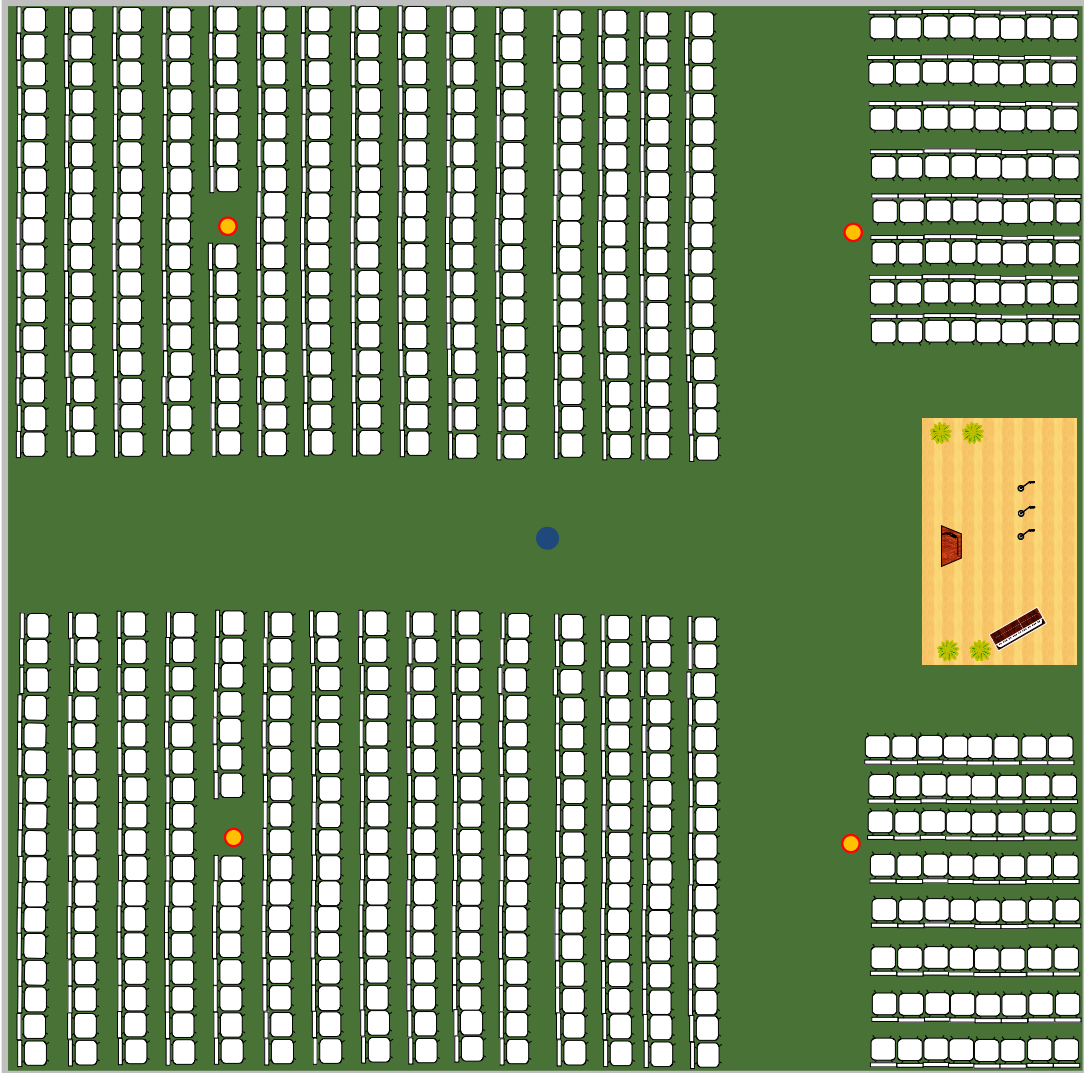

70' x 70' auditorium seating floor plan

- Blue dots = Center pole position
- Yellow dots = 14' Corner Quarter pole position

596 Seating capacity with 10' x 16' stage shown
817 maximum seating capacity without stage